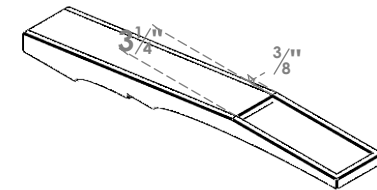

ITEM NUMBER: BRCPC040X28000X04000BOA

4"W X 28"D X 4"H BALBOA ARCHITECTURAL GRADE PVC CLOSED KNEE BRACE

SIDE PROFILE

FRONT PROFILE

ISOMETRIC

EKENA MILLWORK
2300 WEST MAIN ST.
CLARKSVILLE, TX 75426
TOLL FREE: 866-607-0453
WWW.EKENAMILLWORK.COM