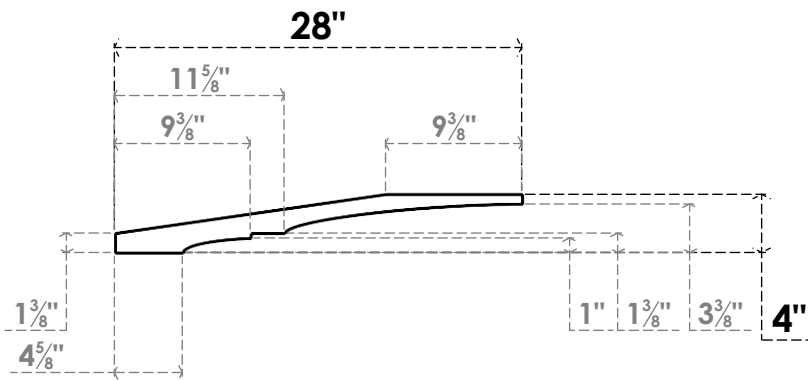

ITEM NUMBER: BRCPC040X28000X04000BOA

4"W X 28"D X 4"H BALBOA ARCHITECTURAL GRADE PVC CLOSED KNEE BRACE

SIDE PROFILE

FRONT PROFILE

ISOMETRIC

EKENA MILLWORK
2300 WEST MAIN ST.
CLARKSVILLE, TX 75426
TOLL FREE: 866-607-0453
WWW.EKENAMILLWORK.COM