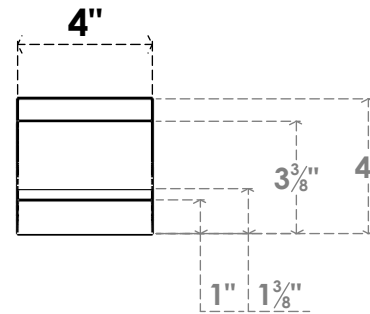

ITEM NUMBER: BRCPC040X28000X04000BOA

4"W X 28"D X 4"H BALBOA ARCHITECTURAL GRADE PVC CLOSED KNEE BRACE

SIDE PROFILE

FRONT PROFILE

ISOMETRIC

EKENA MILLWORK
2300 WEST MAIN ST.
CLARKSVILLE, TX 75426
TOLL FREE: 866-607-0453
WWW.EKENAMILLWORK.COM